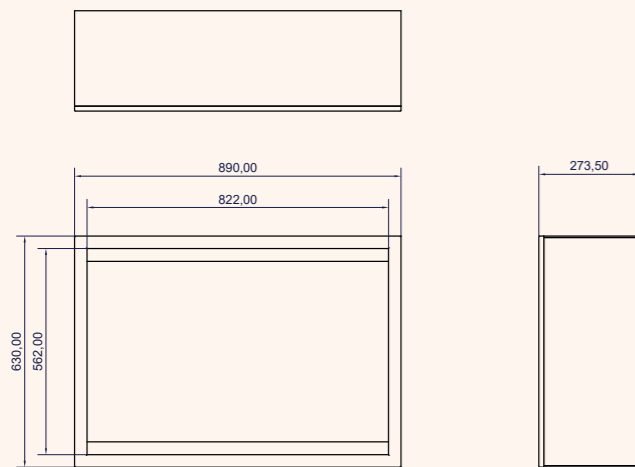

MODERN FLAMES

Orion Traditional

Orion Traditional Black Edition Low

Orion 26" Traditional Black Edition Low

Orion 30" Traditional Black Edition Low

Orion 36" Traditional Black Edition Low

Orion Traditional Black Edition High

Orion 26" Traditional Black Edition High

Orion 30" Traditional Black Edition High

Orion 36" Traditional Black Edition High

Orion Traditional Black Edition High

Orion Traditional Black Edition High

Landscape Pro Multi