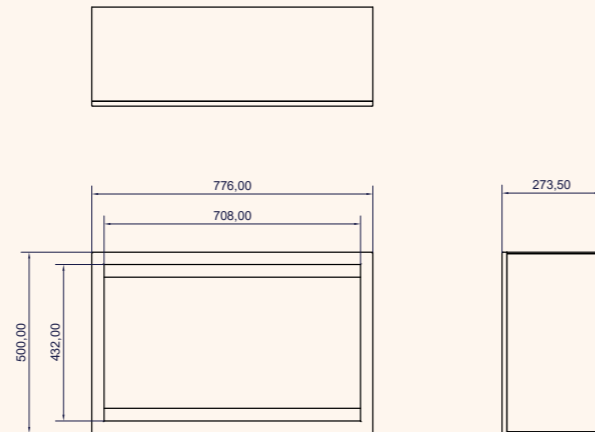

MODERN FLAMES

Orion Traditional

Orion Traditional Black Edition Low

Orion 26" Traditional Black Edition Low

Orion 30" Traditional Black Edition Low

Orion 36" Traditional Black Edition Low

Orion Traditional Black Edition High

Orion 26" Traditional Black Edition High

Orion 30" Traditional Black Edition High

Orion 36" Traditional Black Edition High

Orion Traditional Black Edition High

Orion Traditional Black Edition High

Landscape Pro Multi

Aurora/Redstone

Art.Nr.	Configuration	Viewing area (mm)		Art.Nr.	Configuration	Firebox dimensions (mm)								
		A	B			C	D	E	F	G	H	I	J	K
ELE2000	Aurora 610	610	479	ELE2000	Aurora 610	250	578	470	234	578	390	110	32	1800
ELE2010	Aurora 740	743	479	ELE2010	Aurora 740	250	710	470	234	711	390	110	32	1800
ELE2020	Aurora 860	857	610	ELE2020	Aurora 860	250	824	600	234	825	521	110	32	1800