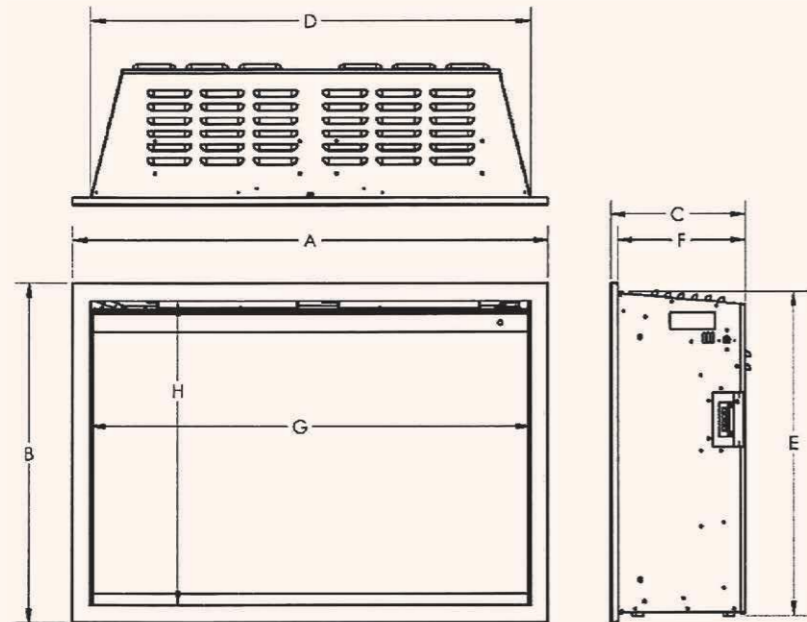

Downlight Brightness
Changes Downlight brightness level.

Ember Bed Brightness
Changes Ember bed brightness level.

Heat
Heat cycles between OFF/Fan/Low/High.

MODERN FLAMES

Orion Traditional

Art. Nr.	A	B	C	D	E	F	G	H	I	J	K
ELE7110 - Orion traditional 26"	636	500	250	578	470	238	570	433	51	87	132
ELE7120 - Orion traditional 30"	776	500	250	711	470	238	702	433	52	87	132
ELE7130 - Orion traditional 36"	890	630	250	823	600	238	816	563			