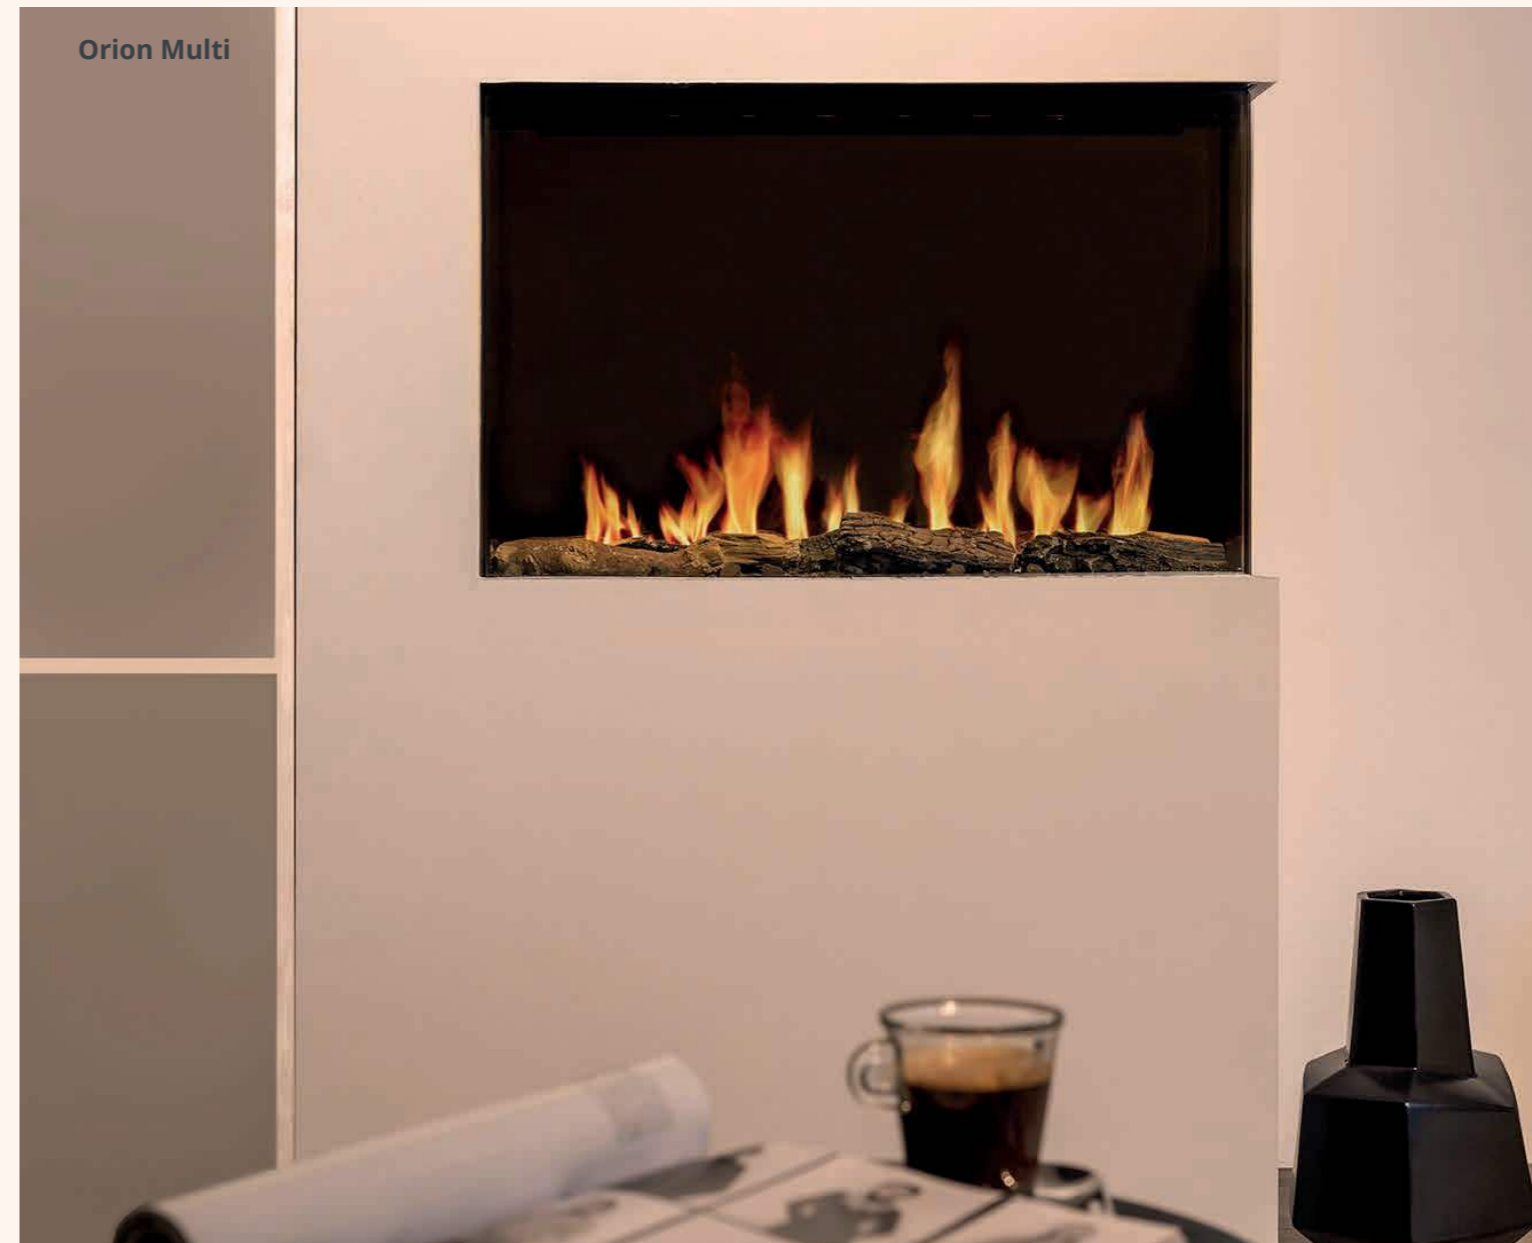

Orion Multi