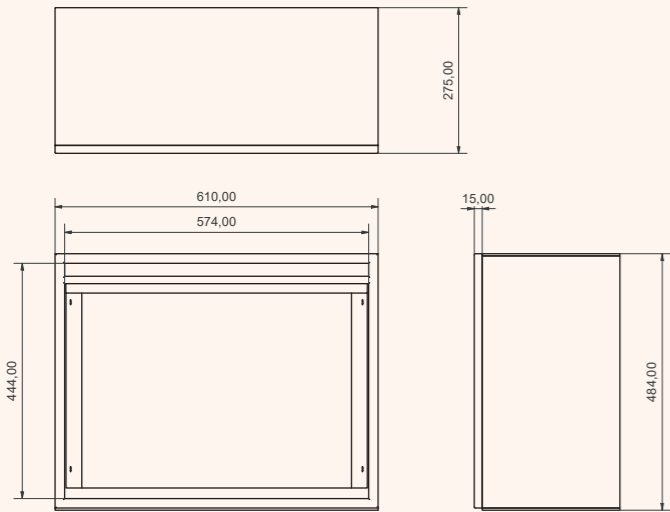

Aurora/Redstone Black Edition Low

Aurora/Redstone 610 Black Edition Low