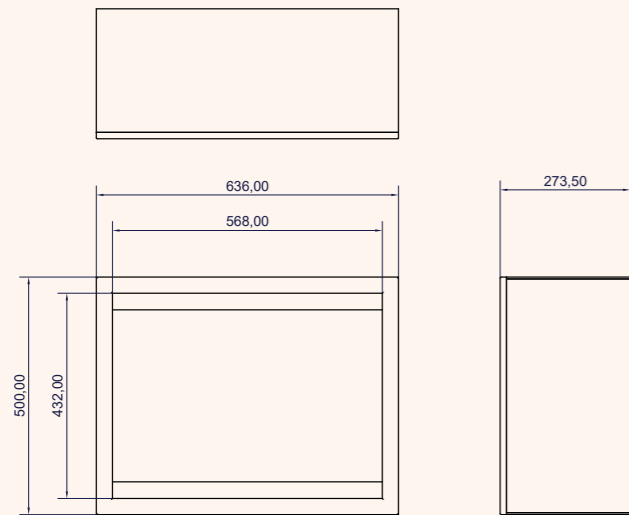

Orion Traditional Black Edition Low

Orion 26" Traditional Black Edition Low