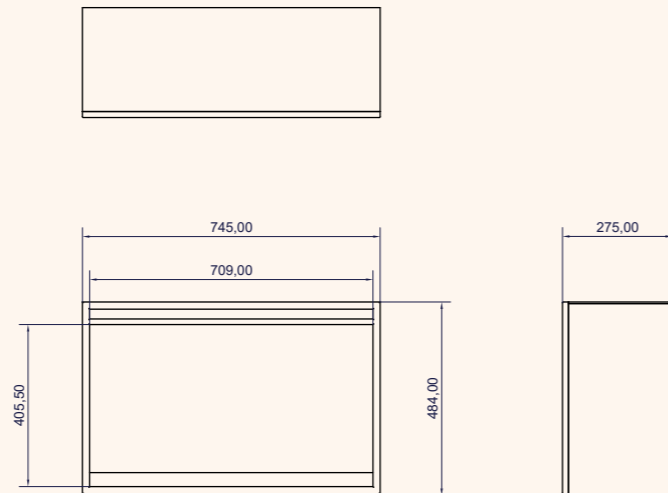

Aurora/Redstone 740 Black Edition Low