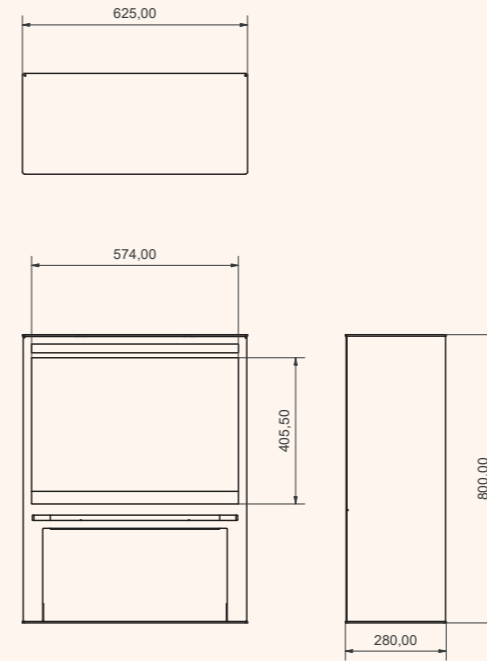

Aurora/Redstone Black Edition High

Aurora/Redstone 610 Black Edition High