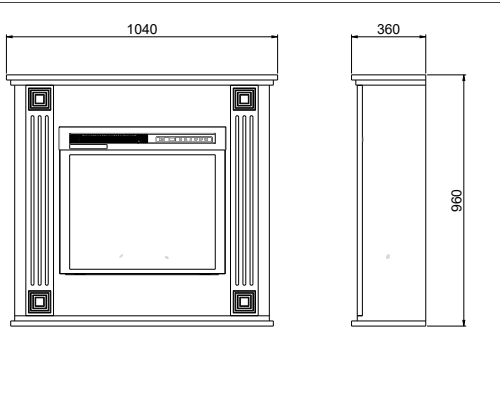

Balance

230V/50Hz | 1400 Watt

Experience Better Living

Afmetingen

Specificaties

Vuursysteem	Optiflame®
Artikelnummer	235060F
EAN code	8716412235061
Model	Freestanding
Zicht op het vuur	Front
Kleur	Wit
Decoratie / vuurbed	LED-Houtset
Vuurbeeld (BxH) in cm	52x42
Buitenmaten BxHxD in cm	104x96x36
Warmteafgifte	Ja
Verwarmingselement	Ja
Afstandsbediening	Ja
Handmatige bediening direct bij de haard mogelijk ja / nee	Ja
Lampmodule	LED
Geluidsmodule	Nee
Instellingen kleureffecten	Ja
Warmte-instelling 1 in W	1400
Warmte-instelling 2 in W	-
Alleen vlamwerking in W	7
Max. verbruik	1400
Spanning/elektrische frequentie	230V/50Hz
Productgewicht in kg	39,9
Kabellengte	1,5 m
Garantie	2 jaar