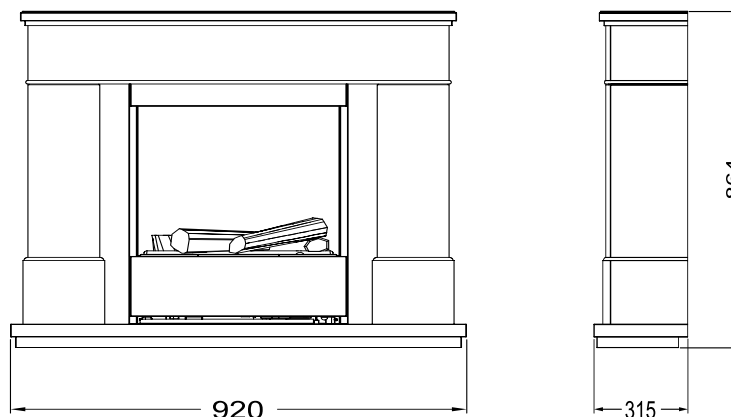

Moorefield

230V/50Hz | 200 Watt

Experience Better Living

Afmetingen