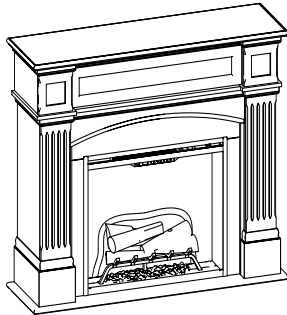

Haydn

230V/50Hz | 15 Watt

Experience Better Living

Afmetingen