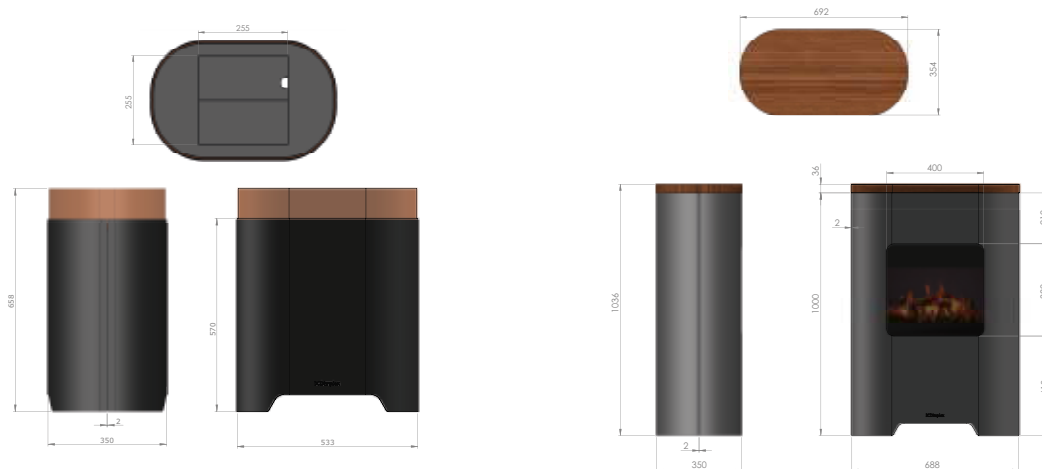

Torn 64 | 100

230V/50Hz | 64 / 200 Watt

Experience Better Living

Afmetingen